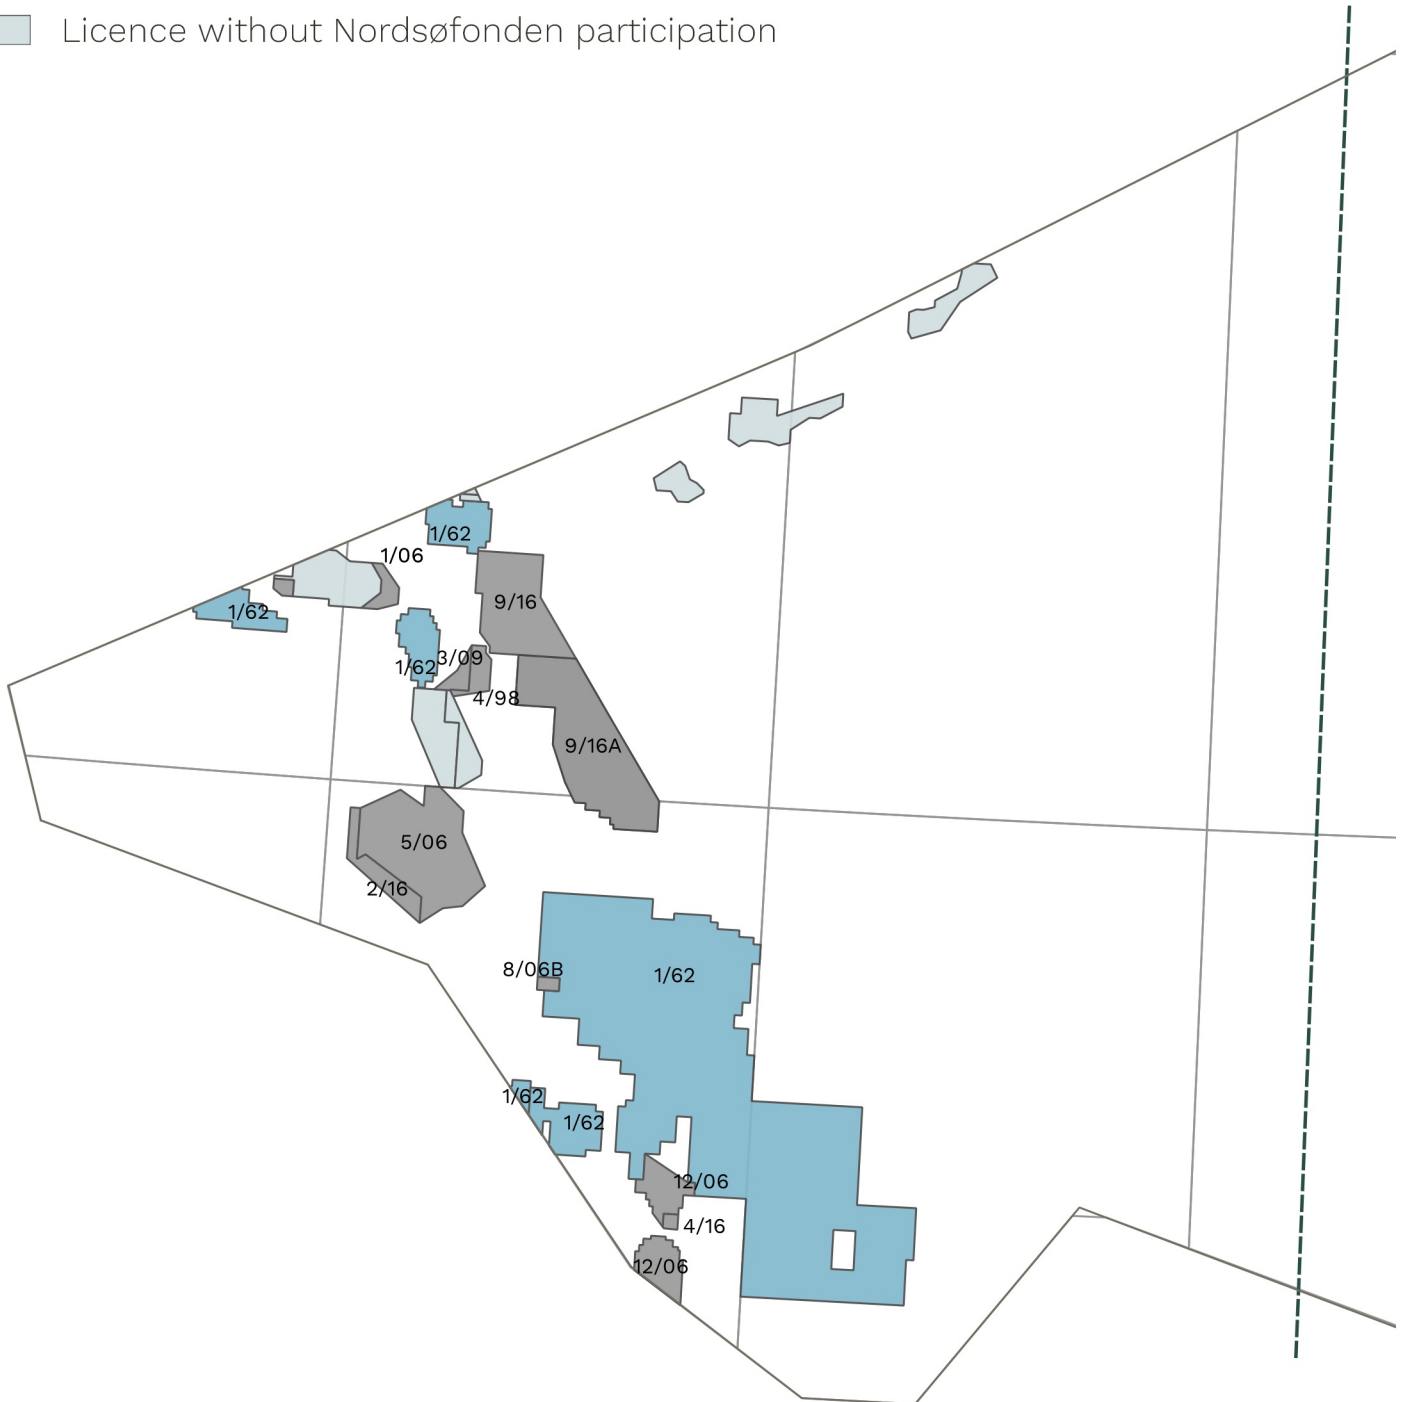

# Licences in Denmark

-  Sole concession with 20% Nordsøfonden participation
-  Licence with Nordsøfonden participation
-  Licence without Nordsøfonden participation

6°15' E

March 2021