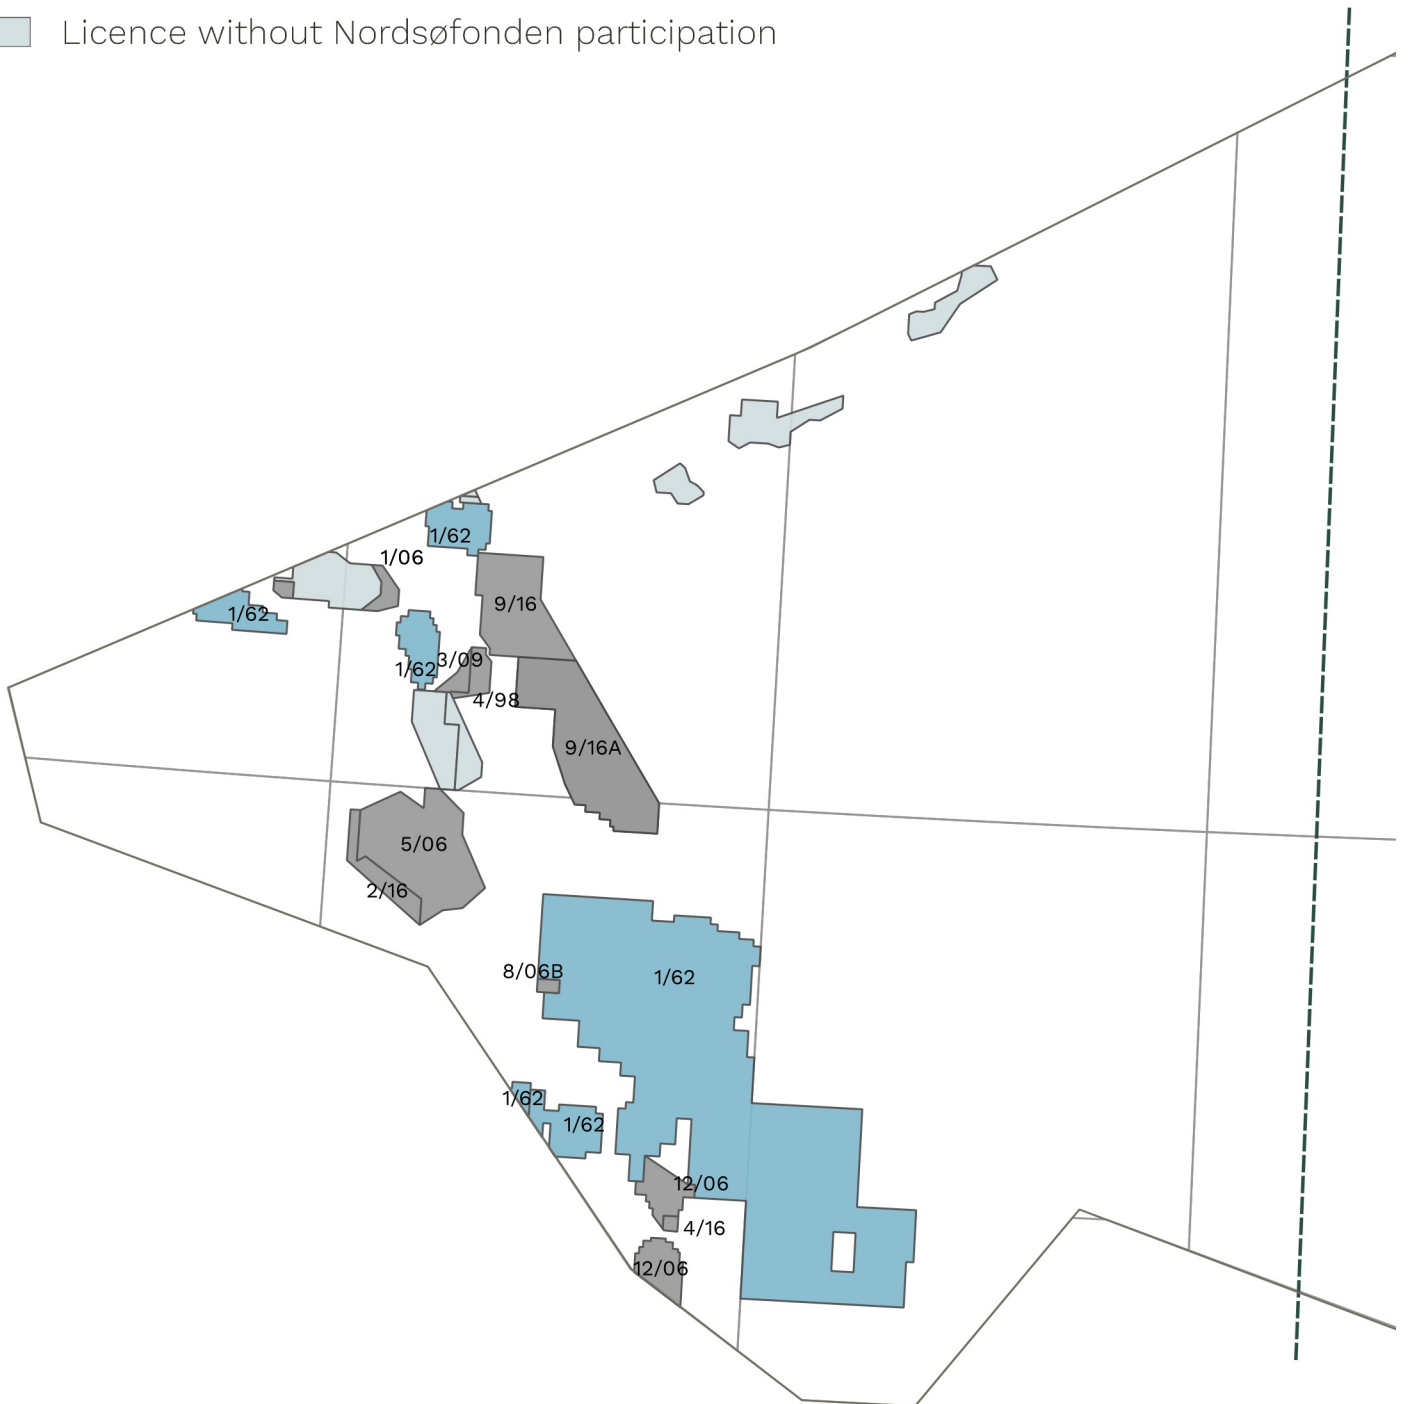

# Licences in Denmark

-  Sole concession with 20% Nordsøfonden participation
-  Licence with Nordsøfonden participation
-  Licence without Nordsøfonden participation

6°15' E

March 2021